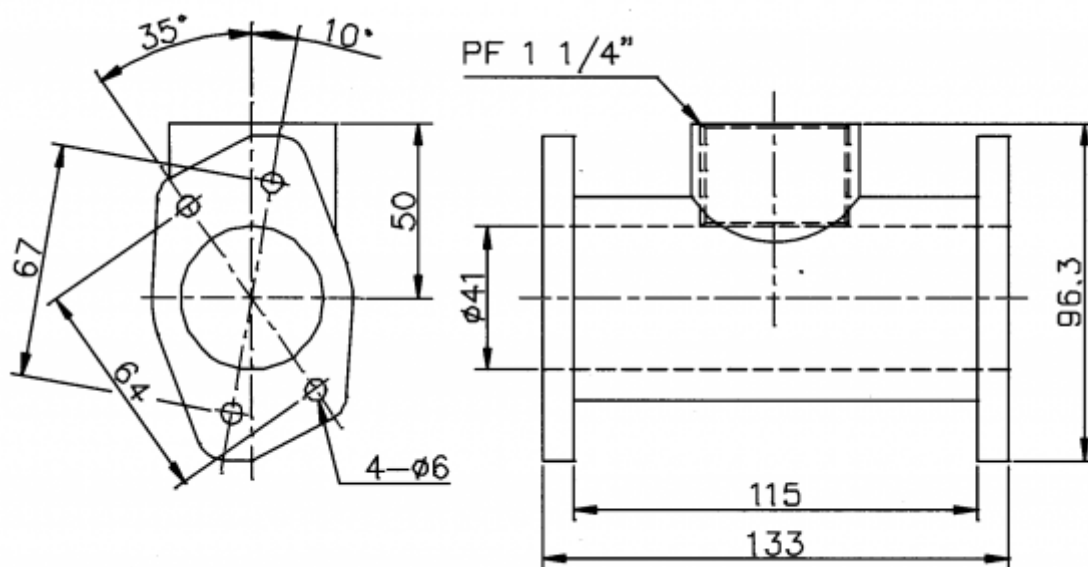

Data Sheet

Article number: 27590200001

Description: T-angle RT10 (TB-01)
KB-2..., KB-3...

Measures

G (Thread) = 1 1/4"

M = Alu.

Model = KB-2..., KB-3...